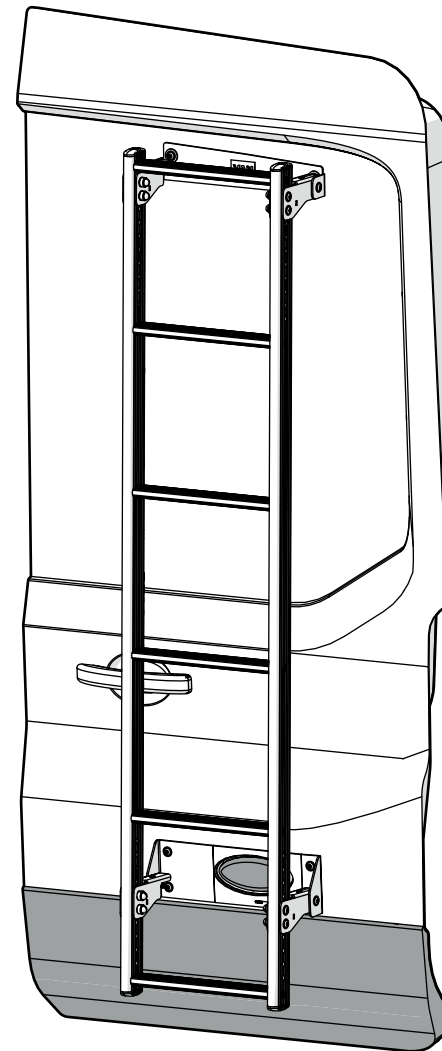

IN8410

ULTI Ladder

**THIS INSTRUCTION COVERS THE FOLLOWING MODELS
CHECK YOU ARE FITTING THE CORRECT MODEL BEFORE PROCEEDING**

VGL6-06

Ford Transit: 2014 on
H2 - Twin Rear Doors

 **Customercare@van-guard.co.uk**
UK +44 (0) 1392 368 351