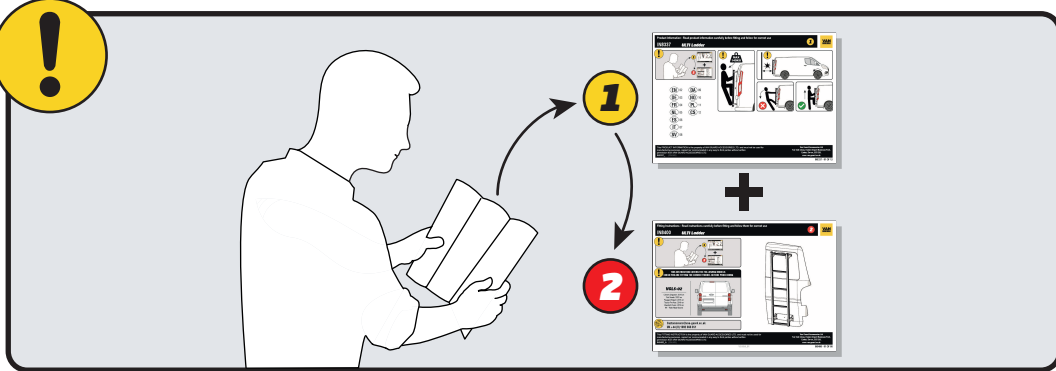

IN8410

ULTI Ladder

**THIS INSTRUCTION COVERS THE FOLLOWING MODELS
CHECK YOU ARE FITTING THE CORRECT MODEL BEFORE PROCEEDING**

VGL6-06

Ford Transit: 2014 on
H2 - Twin Rear Doors

 **Customercare@van-guard.co.uk**
UK +44 (0) 1392 368 351